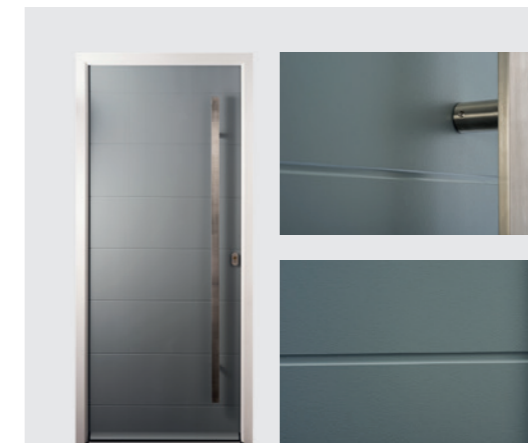

Virtu-AL

The ultimate collection of aluminium effect composite doors.

Combining the finest qualities of composite doors with the sleek finish of an aluminium entrance door, it is fast becoming the architect's product of choice.

Accessories

A full range of door furniture is available to complement the finishes, including letter boxes, numerals and decorative knockers incorporating spy holes. For handle colour options, see page 19.

REAL Aluminium Door Frames

As part of the REAL Aluminium range, the Virtuoso composite door will sit securely within a **REAL Aluminium door frame**. The aluminium door frame is available in two REAL Aluminium styles which feature on the REAL Aluminium Window pages:

Featured Classic-al

Available colours:

White

Square Contemporary

Available colours:

White

Black

Grey

Grey on White

Colour options

Once you've chosen the style of your door, it's time to choose the colour.

Standard colours

White

Black

Red

Blue

Green

Oakwood

Darkwood

Superior colours

1. Cream
2. Pebble
3. Silver Grey
4. Anthracite

5. Midnight
6. Dusk
7. Sky Blue
8. Sage

9. Olive
10. Buttercup
11. Cherry

12. Heather
13. Plum
14. Slate

Note: there may be shade variations between the aluminium frame and the composite door due to differing paint processes.