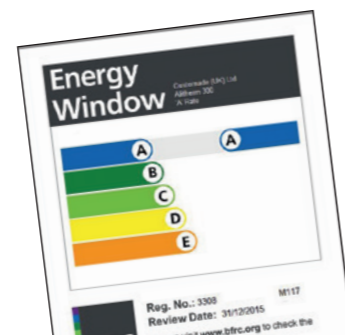

Energy ratings

Windows are assessed by the British Fenestration Rating Council (BFRC) and rated using a familiar A to G scale on the basis of their total energy efficiency, where an A-rated window is more energy efficient than a G-rated window. This rating covers the frame material, the frame design, the glass type and all the other components that make up the window.

Energy-rating performance is calculated using the special properties of the window frame, the glass coatings, and the gasses used in the sealed glass unit.

Each energy-rated window will be supplied with a rating showing its energy performance and could be a valuable factor should you decide to sell your home in the future.