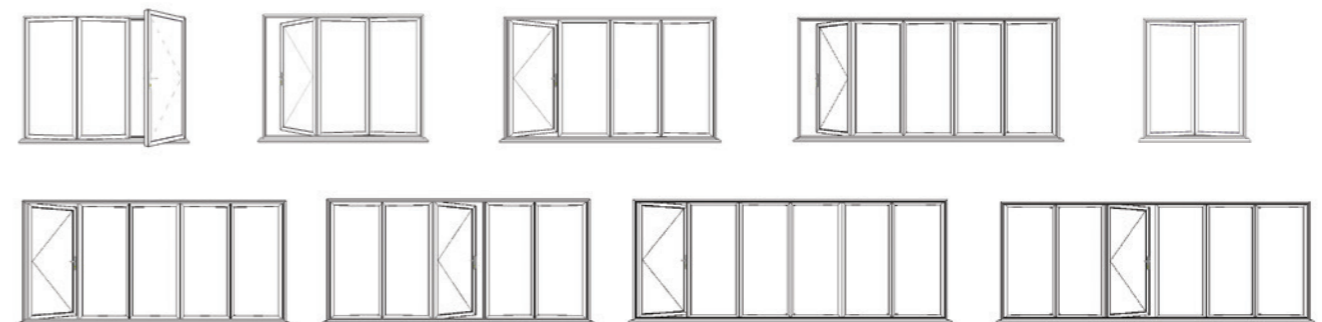

Available colours:

Configuration examples:

Not all configurations have an external handle for access from the outside. Please ask your REAL Retailer for details.