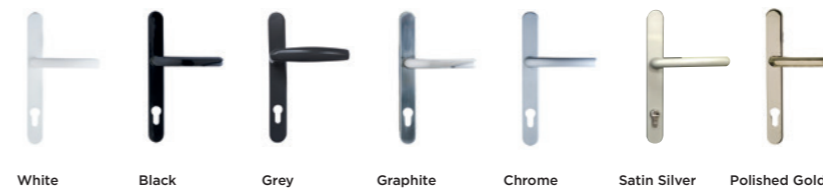

Glass panels either side of your REAL Aluminum French Door delivers copious amounts of light flooding into your home.

Double locking handles

For extra peace of mind, REAL Aluminum French Doors or double doors boast extra security with multipoint locking handles and the option of additional handles and locking on both doors.

Low threshold

An optional low threshold is great for doors which are used regularly and creates a flush appearance due to its minimal step over.*

FRENCH DOORS

Handles

As with all products in the REAL Aluminium range, our entrance doors or French doors can be personalised with your choice of hardware and accessories.