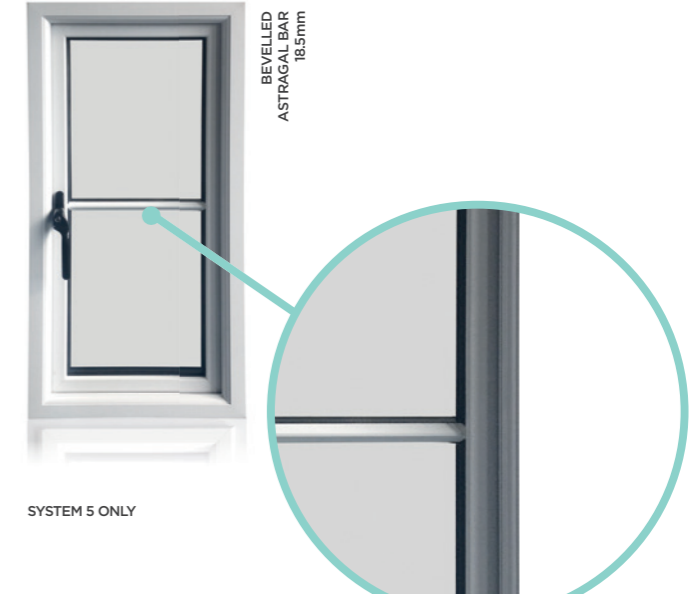

* required for system 1

These images demonstrate the appearance of your chosen windows with or without a 'dummy sash.'

Glass decorations

For a truly traditional look, tailor your windows with glass decorations such as astragal, Georgian or decorative lead bars.

SYSTEM 1 & 2 ONLY

SYSTEM 5 ONLY

Easy-clean hinges

Optional easy-clean hinges let you slide your window open to one side allowing you to easily clean both sides of the glass from inside the home. These have the added benefit of opening to almost 90°, giving an unobstructed view from your room and creating an easy fire exit.