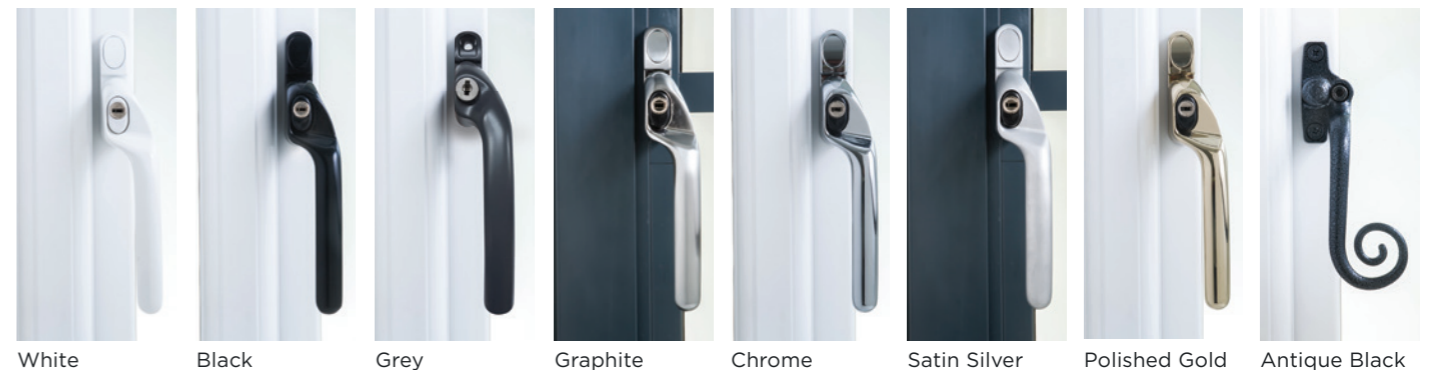

SYSTEM 1 & 2 ONLY

SYSTEM 5 ONLY

Easy-clean hinges

Optional easy-clean hinges let you slide your window open to one side allowing you to easily clean both sides of the glass from inside the home. These have the added benefit of opening to almost 90°, giving an unobstructed view from your room and creating an easy fire exit.

Handles

Hardware is available in a choice of finishes allowing you to tailor your windows to suit your interior.

For additional security and to retain the slim sightlines, system 1 has been designed with a handle block manufactured into the frame. This will appear as a separate section when viewed internally. An example of this is shown on the Graphite and Satin Silver handle above.