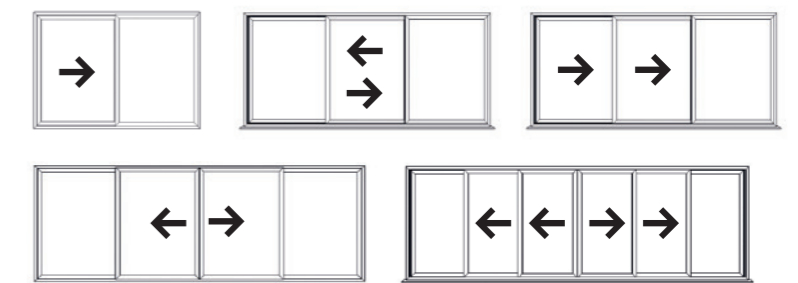

Configuration examples: