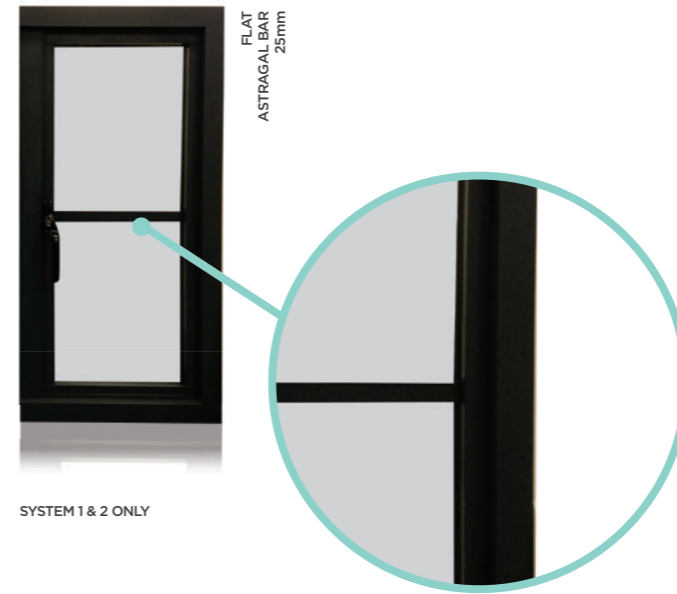

Bevelled sash - externally beaded

Featured - Classical

Featured sash - externally beaded

All window systems achieve the same level of security and Window Energy Rating performance. The main difference between an externally and internally beaded window is the aesthetics.

With Dummy Sash

Without Dummy Sash

Dummy sashes*

If you have an eye for detail you may wish to consider 'dummy sashes' to give that truly symmetric design.

Window styles that have a combination of opening and fixed areas can look a little uneven due to the frame design. A dummy sash allows you to balance the sight-lines and create a more uniform look.

SYSTEM 1 & 2 ONLY

SYSTEM 5 ONLY

Easy-clean hinges

Optional easy-clean hinges let you slide your window open to one side allowing you to easily clean both sides of the glass from inside the home. These have the added benefit of opening to almost 90°, giving an unobstructed view from your room and creating an easy fire exit.