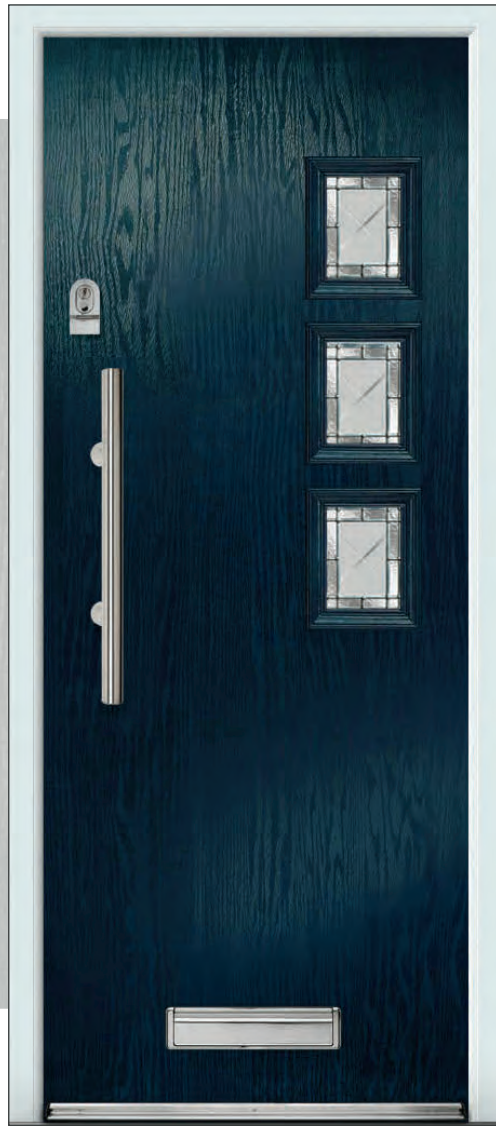

ARUBA 3

(T)

Door featured is a Standard Blue Aruba 3 with Diamond Cut Glass, Silver Drip Bar, Heritage Lock, 550 Inline Stainless Steel Handle and chrome letterplate.

(T)

Polar Bonded Coloured Glass Tiles or Clear Bevelled Pieces positioned on a sleek Etched Effect Glass.

(D) (B) (S)

(D) Double Glazed

(T) Triple Glazed

(B) Backing Glass Choice Available