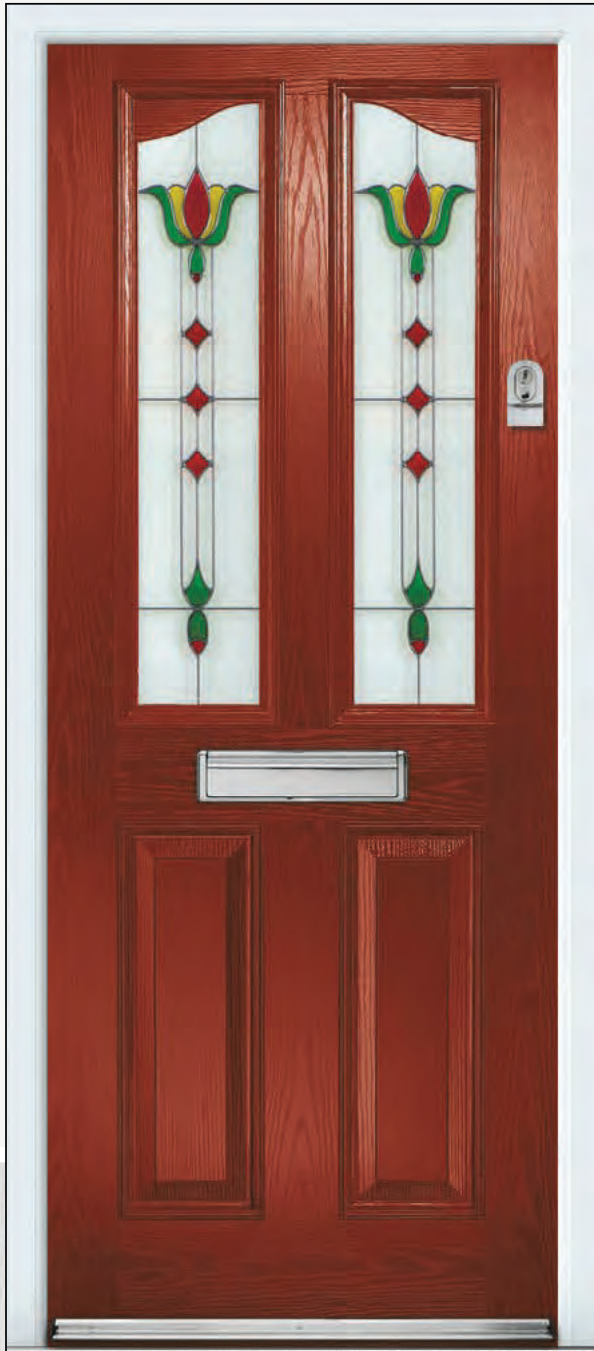

APRILLA & ARNAGE

B Indicates Backing Glass Options Available

D Double Glazed Design

T Triple Glazed Design

S Shown as sandblasted design

Whitton Victoria

B D

Red Aprilla door with Whitton Victoria glass, chrome Heritage pull lock, letterplate and silver mill drip bar.

D B S