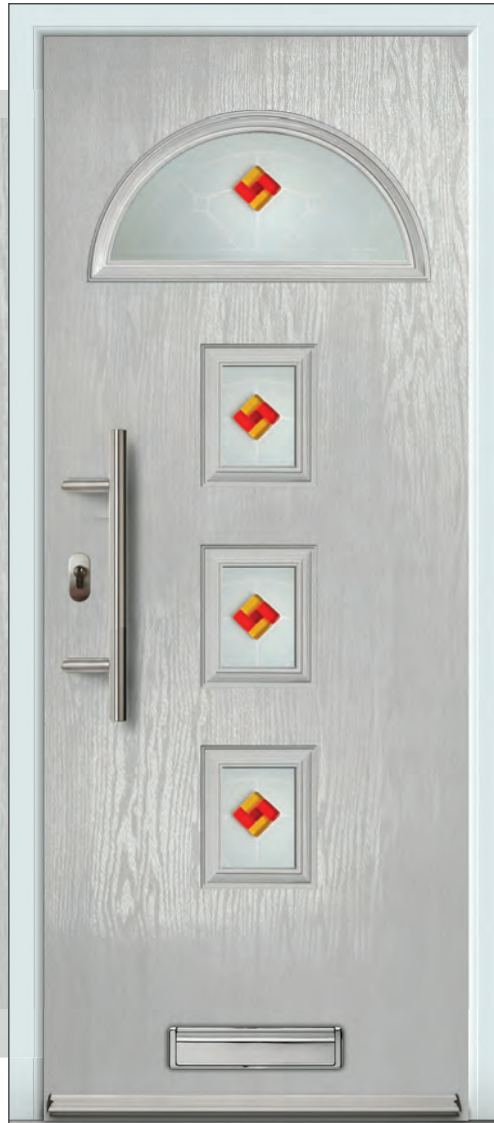

# BELIZE 4

Door featured is a Telegrey 4 (RAL 7047) Belize 4 with Sandblasted Perugia Glass with Yellow/Orange Bevels, Telegrey Drip Bar, 550 Off-Set Stainless Steel Bar Handle and matching Letterplate.