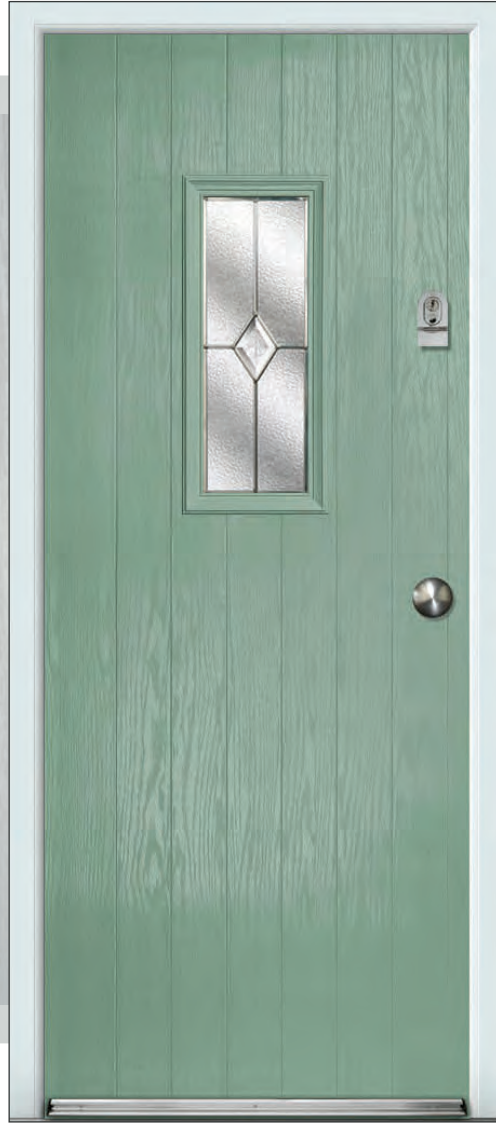

# CATALINA 1

Door featured is a Cottage Grooved Chartwell Catalina 1 with Classic Diamond Glass, Silver Drip Bar and Stainless Steel Knob Handle.

Jet (D)

Palopo (D) (B)

Black

Blue

Green

Palopo  
Colour  
Options